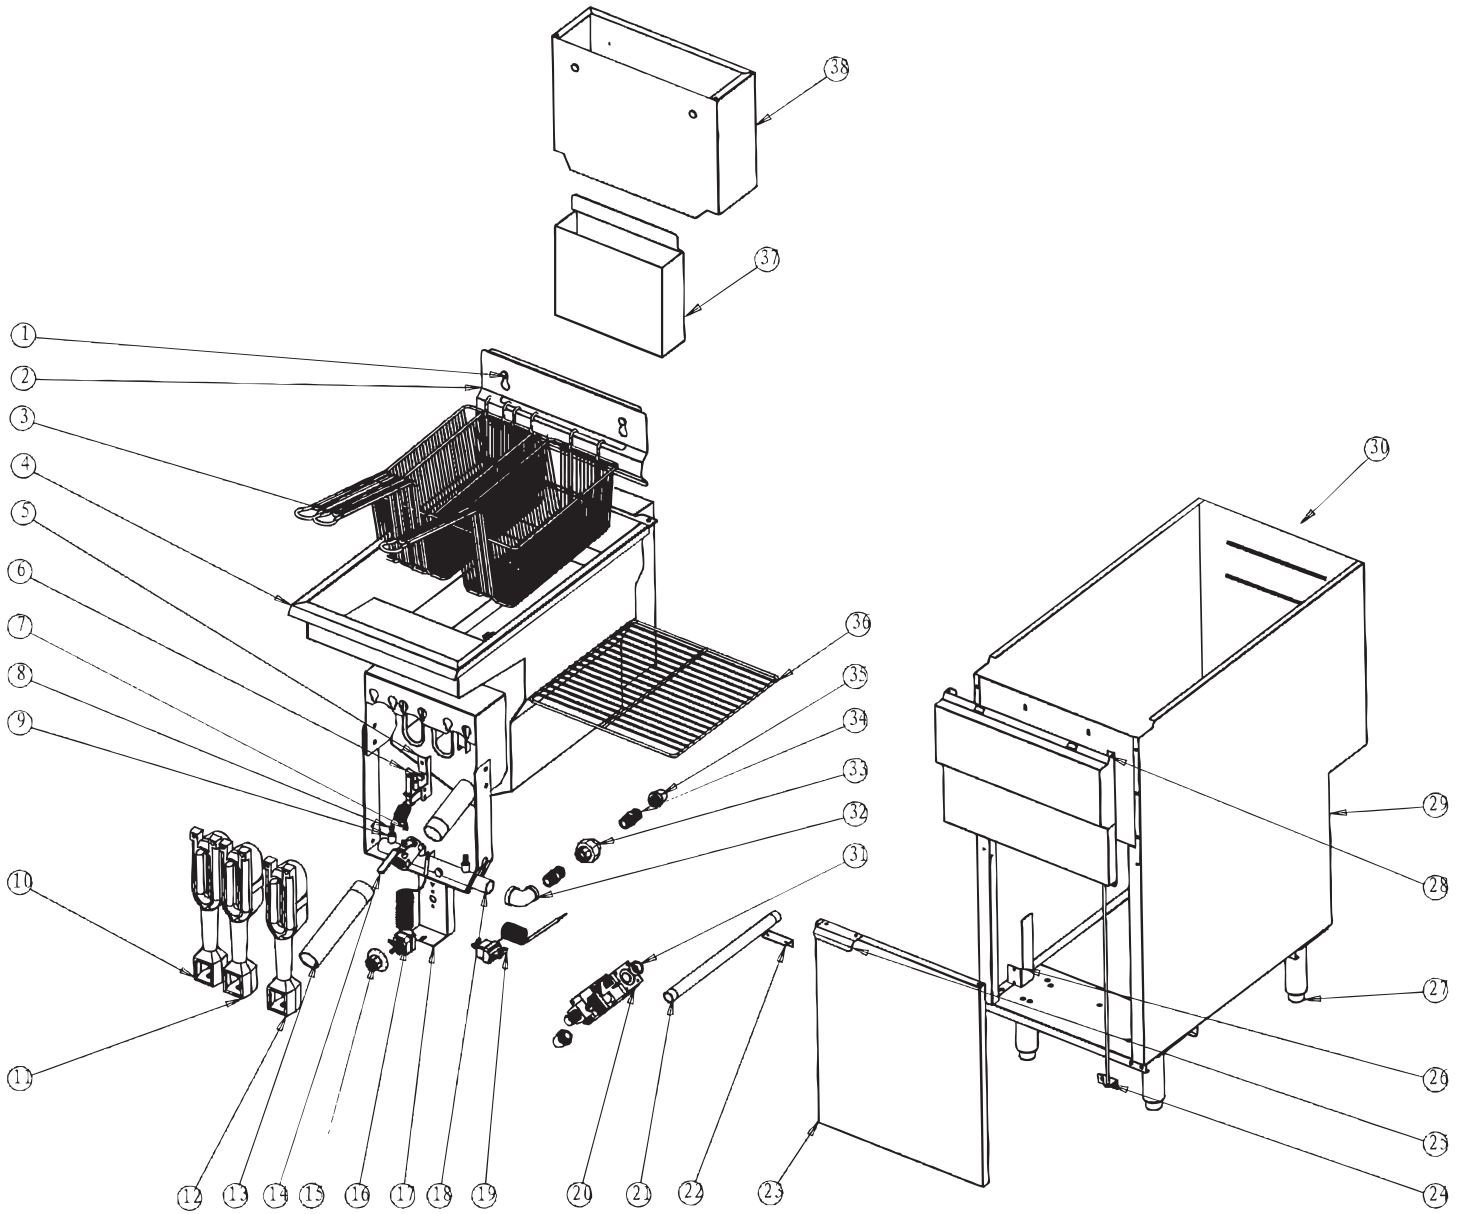

Parts Breakdown

Model CE-CN-0025-FN 46019

Parts Breakdown

Model CE-CN-0025-FN 46019

Item No.	Description	Position	Item No.	Description	Position	Item No.	Description	Position
64511	Basket Hanger Locking Screw for 46019	1	64521	Burner (Holes on Both Sides) for 46019	11	66680	Inlet Pipe for 46019	21
64512	Basket Hanger for 46019	2	64522	Burner (Hole on the Left) for 46019	12	64523	Drain Extension for 46019	26
66616	Basket for 46019	3	64523	Drain Extension for 46019	13	64537	Adjustable Foot for 46019	27
66618	Pilot Connecting Plate for 46019	5	66620	Oil Drain Valve for 46019	14	64541	Adaptor for 46019	31
64516	Pilot NG for 46019	6	66621	Thermostat Knob for 46019	15	64542	Adaptor for 46019	32
64517	Thermal Pile for 46019	7	64526	Thermostat for 46019	16	64543	Union Connector for 46019	33
66619	Nozzle for 46019	8	64528	Venturi Pipe for 46019	18	64544	Straight Pipe with Male Thread for 46019	34
64519	Nozzle Base for 46019	9	64529	Hi Limit for 46019	19	64545	Connector for 46019	35
64520	Burner (Hole on the Right) for 46019	10	66679	Gas Safety Valve NG for 46019	20	66681	Supporting Grid for 46019	36